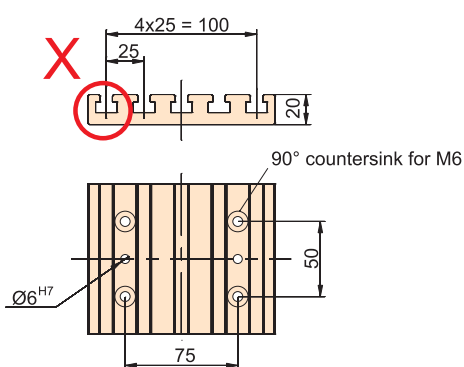

## Hole pattern T-slot plate PT 25 × 250 for LES 4

L 100 x W 75 x H 20 mm

Mounting on: LES 4 with 1 x WS 5/70

Part no.: **277030 0001**

L 200 x W 75 x H 20 mm

Mounting on: LES 4 with 2 x WS 5/70

Part no.: **277030 0002**

## Hole pattern T-slot plate PT 25 × 250 for LES 6

L 100 x W 125 x H 20 mm

Mounting on: LES 6 with 2 x WS 5/70

Part no.: **277030 0003**

## Hole pattern T-slot plate PT 25 × 250 for LES 5

L 100 x W 250 x H 20 mm

Mounting on: LES 5 with 2 x WS 5/70

Part no.: **277030 0005**