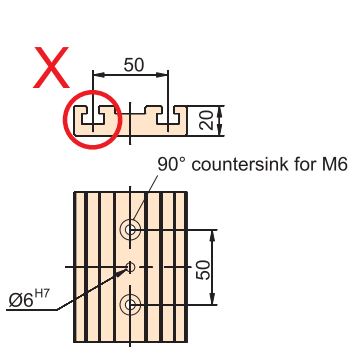

# T-slot slide plates

## Hole pattern T-slot plate PT 25 × 250 for LES 4

L 100 x W 75 x H 20 mm

Mounting on: LES 4 with 1 x WS 5/70

Part no.: **277030 0001**

L 200 x W 75 x H 20 mm

Mounting on: LES 4 with 2 x WS 5/70

Part no.: **277030 0002**

## Hole pattern T-slot plate PT 25 × 250 for LES 6

L 100 x W 125 x H 20 mm

Mounting on: LES 6 with 2 x WS 5/70

Part no.: **277030 0003**

## Hole pattern T-slot plate PT 25 × 250 for LES 5

L 100 x W 250 x H 20 mm

Mounting on: LES 5 with 2 x WS 5/70

Part no.: **277030 0005**