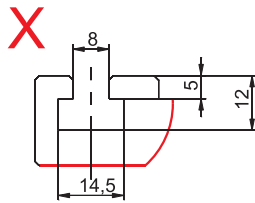

# T-slot slide plates

## Hole pattern T-slot plate PT 25 × 250 for LES 4

L 100 x W 75 x H 20 mm

Mounting on: LES 4 with 1 x WS 5/70

Part no.: **277030 0001**

L 200 x W 75 x H 20 mm

Mounting on: LES 4 with 2 x WS 5/70

Part no.: **277030 0002**

## Hole pattern T-slot plate PT 25 × 250 for LES 6

L 100 x W 125 x H 20 mm

Mounting on: LES 6 with 2 x WS 5/70

Part no.: **277030 0003**

## Hole pattern T-slot plate PT 25 × 250 for LES 5

L 100 x W 250 x H 20 mm

Mounting on: LES 5 with 2 x WS 5/70

Part no.: **277030 0005**