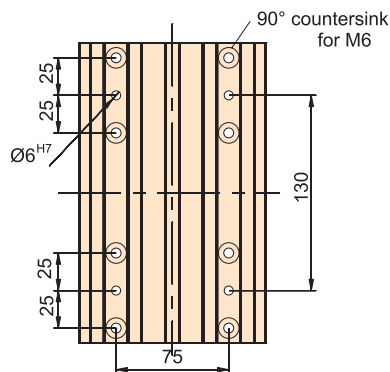

## Hole pattern T-slot plate PT 25 × 250 for LES 4

L 100 x W 75 x H 20 mm

Mounting on: LES 4 with 1 x WS 5/70

Part no.: **277030 0001**

L 200 x W 75 x H 20 mm

Mounting on: LES 4 with 2 x WS 5/70

Part no.: **277030 0002**

## Hole pattern T-slot plate PT 25 × 250 for LES 6

L 100 x W 125 x H 20 mm

Mounting on: LES 6 with 2 x WS 5/70

Part no.: **277030 0003**

## Hole pattern T-slot plate PT 25 × 250 for LES 5

L 100 x W 250 x H 20 mm

Mounting on: LES 5 with 2 x WS 5/70

Part no.: **277030 0005**