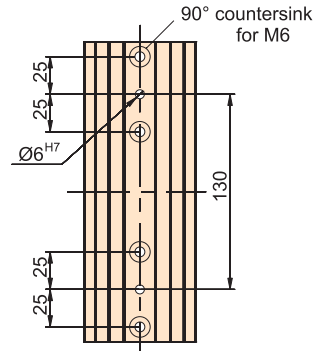

## Hole pattern T-slot plate PT 25 × 250 for LES 4

L 100 x W 75 x H 20 mm

Mounting on: LES 4 with 1 x WS 5/70

Part no.: **277030 0001**

L 200 x W 75 x H 20 mm

Mounting on: LES 4 with 2 x WS 5/70

Part no.: **277030 0002**

## Hole pattern T-slot plate PT 25 × 250 for LES 6

L 100 x W 125 x H 20 mm

Mounting on: LES 6 with 2 x WS 5/70

Part no.: **277030 0003**

## Hole pattern T-slot plate PT 25 × 250 for LES 5

L 100 x W 250 x H 20 mm

Mounting on: LES 5 with 2 x WS 5/70

Part no.: **277030 0005**